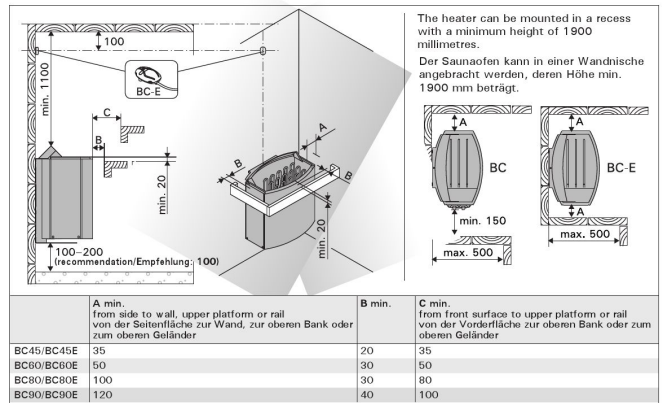

Technical images