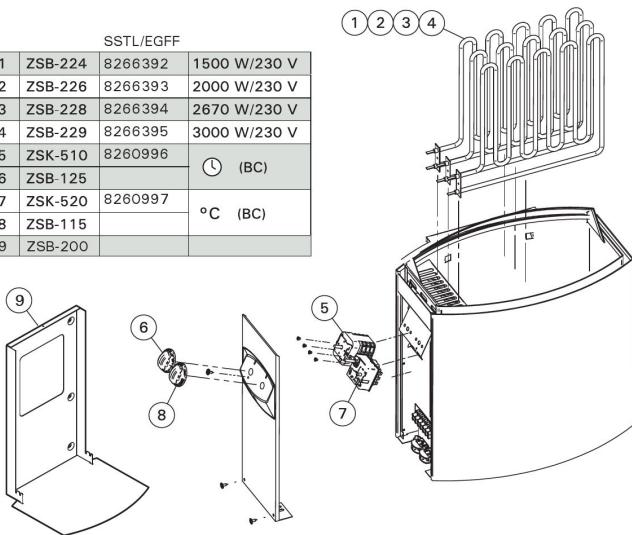

SSTL/EGFF		
1	ZSB-224	8266392	1500 W/230 V
2	ZSB-226	8266393	2000 W/230 V
3	ZSB-228	8266394	2670 W/230 V
4	ZSB-229	8266395	3000 W/230 V
5	ZSK-510	8260996	
6	ZSB-125		°C (BC)
7	ZSK-520	8260997	
8	ZSB-115		°C (BC)
9	ZSB-200