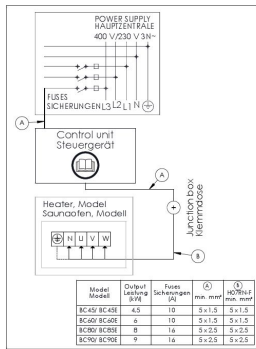

Technical images