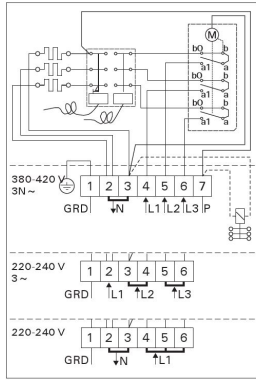

Technical images