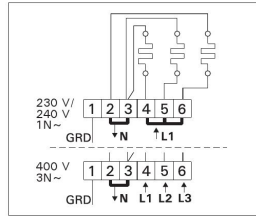

Technical images